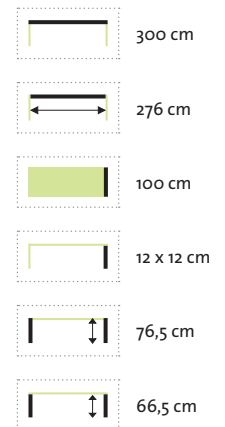

Seawashed

Chateau Landhausbank 2-Sitzer

Recycled Teak

Natur

Gealtert

Seawashed

136 cm

68 cm