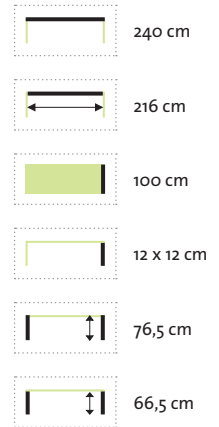

Chateau Tisch 240 cm

Recycled Teak